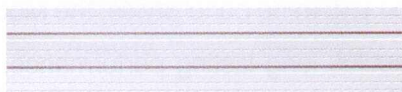

70B Ribbed Panel
Good option for transitional style homes or utility structures.