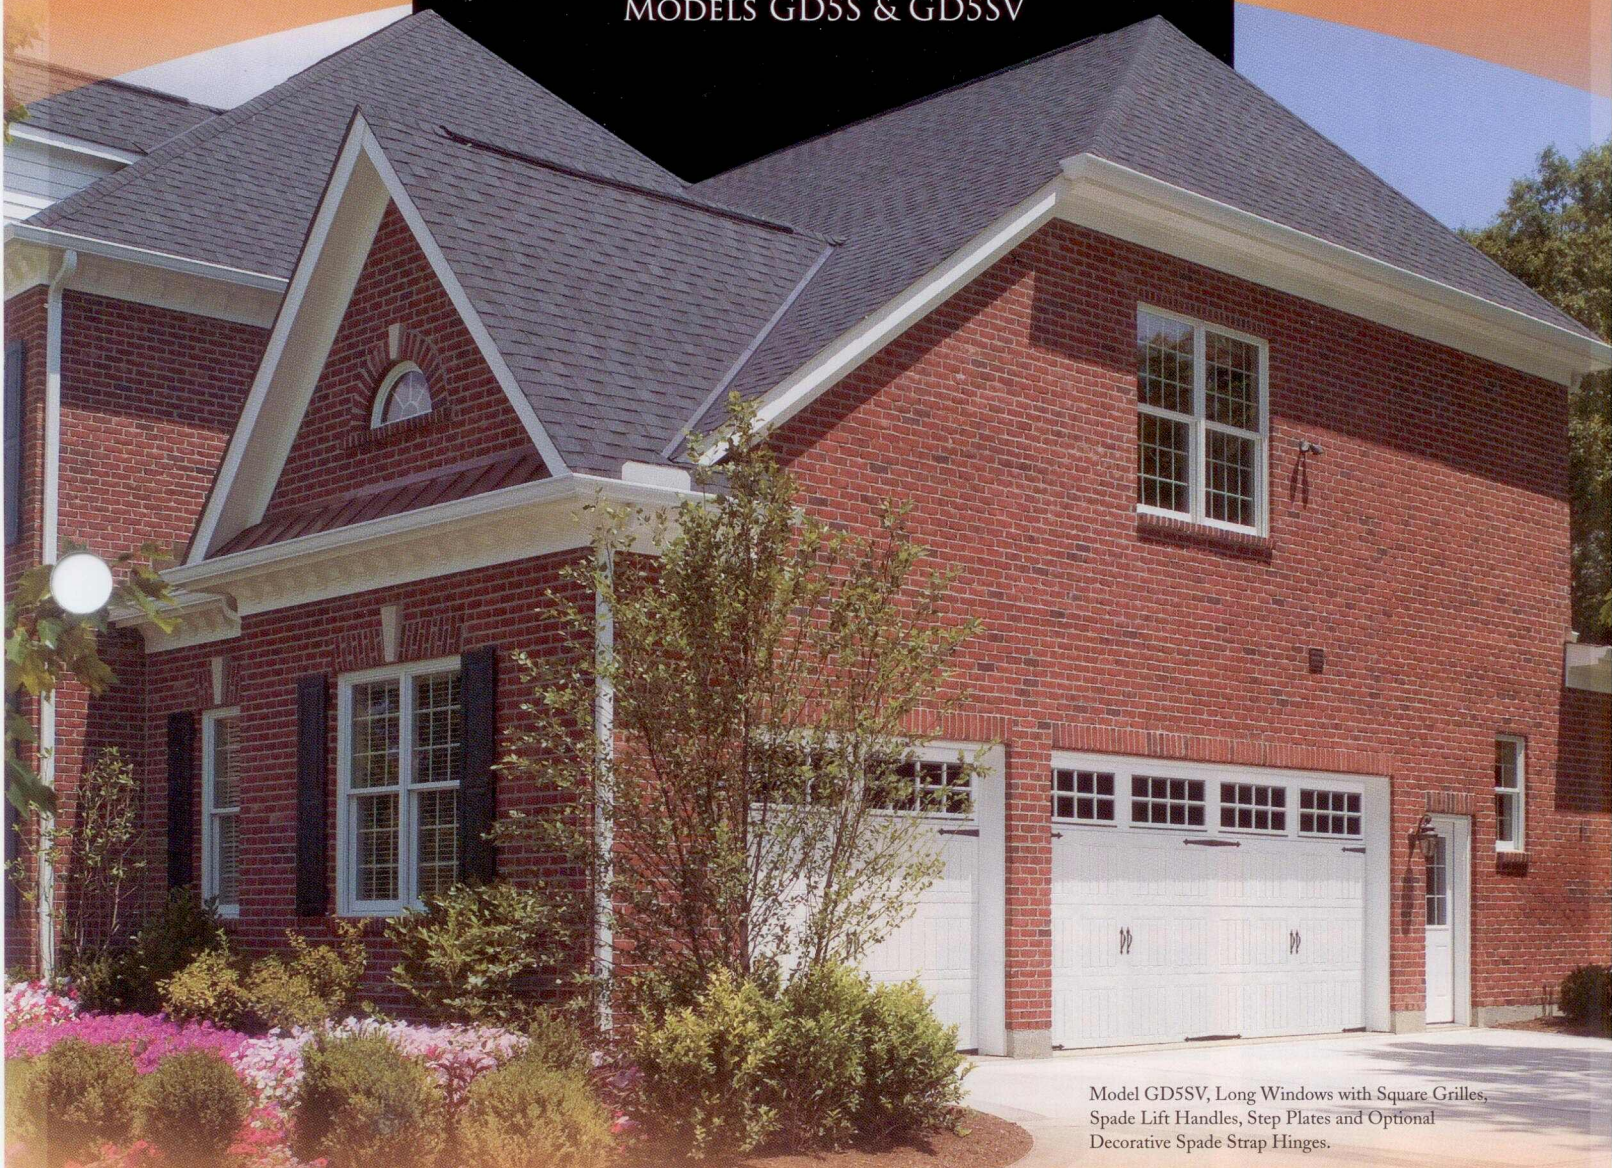

GALLERY®

COLLECTION

1 & 2-LAYER CONSTRUCTION

MODELS GD5S & GD5SV

Model GD5SV, Long Windows with Square Grilles,
Spade Lift Handles, Step Plates and Optional
Decorative Spade Strap Hinges.

Panel Detail

First impressions are lasting impressions.

Clopay's one and two-layer Gallery® Collection combines stylish carriage house designs at more affordable prices. Create a look that complements the overall look of your home by selecting the window or solid top section design and decorative hardware to give it that one-of-a-kind look. Available with or without insulation, it is virtually maintenance-free, so the first fabulous impression becomes a lasting impression.

America's Favorite Garage Doors®

PORTFOLIO® LINE